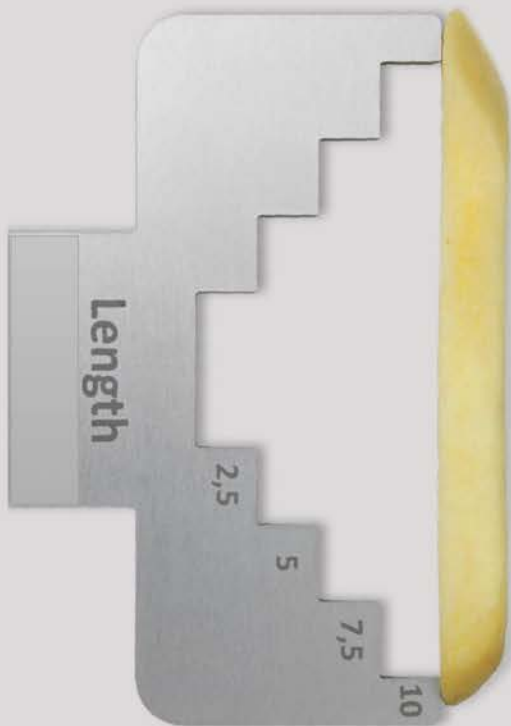

Photo Card Fries Length

serving **happiness**

farmfrites.com.au

Photo Card Fries Length

Definition

Length of fries: is the measurement of the longest side of a potato chip.

> **10cm** no specification

> **7.5cm** specification MIN 30%

> **5cm** specification MIN 78%

< **2.5cm** specification MAX 3%