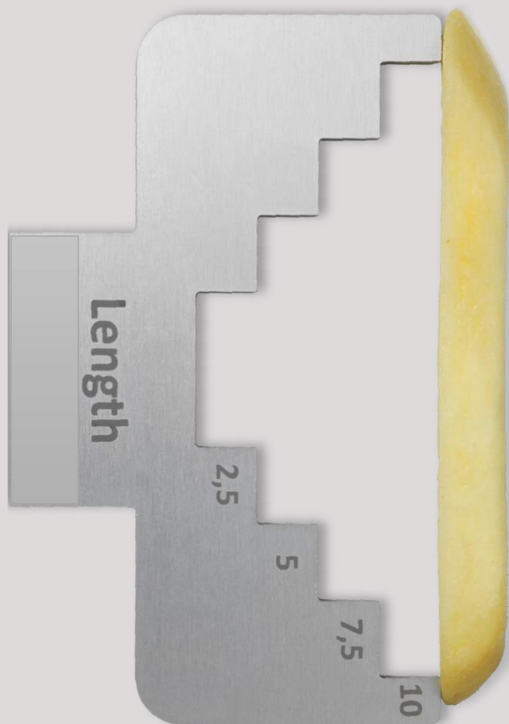

Photo Card Fries Length

Photo Card Fries Length

Definition

Length of fries: is the measurement of the longest side of a potato chip.

> **10cm** no specification

> **7.5cm** specification MIN 30%

> **5cm** specification MIN 78%

< **2.5cm** specification MAX 3%